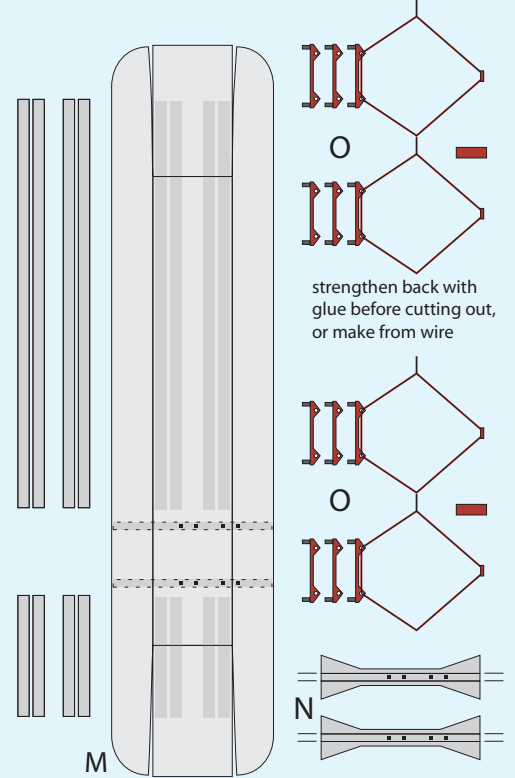

Elevador do Lavra, LISBOA